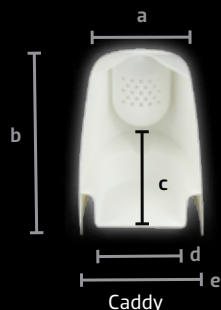

### #597 Premium Toilet Plunger

- Thermoplastic rubber cup
- Plunger flange (bottom piece) extends for better seal when unclogging drains, can be folded back when not needed
- Handle is 1" x 24"
- .0155" steel thickness
- Long steel handle, longer than other plungers, makes it easier to use
- Made with partially recycled steel from post-industrial waste
- Electrostatic powder coated steel handle
- Iron phosphate conversion coating prevents rust if handle is scratched
- Paint forms to any handle dings and will not chip
- Oversized grip and hanger hole allow for easy handling

Total Length	23"
Plunger Head Height	5.75"

Handle Length	17.25"
Hanger Hole	.75" x .5"

## #1024

Item #	Description	Case Pack	Weight	Case Dimensions
598	Premium Toilet Plunger & Caddy	4	5.45	23.60 x 13.90 x 7.80
597	Premium Toilet Plunger	4	3.41	23.8 x 11.4 x 6.8
1024	Toilet Brush & Plunger Combo	2	3.7	12.75 x 8.0 x 24.0