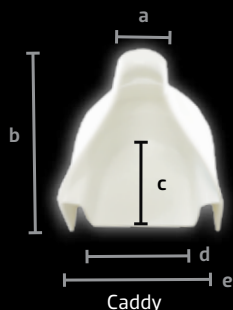

#598

- Available plunger only as #597.