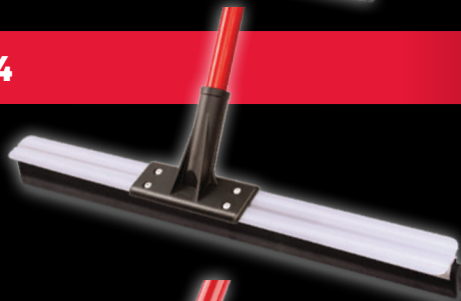

LIBMAN COMMERCIAL

Family Made
in The USA
Since 1896

Flexible Floor Squeegees

#515

#7552

#1014

#1059

#191

#192

Product Usage

An assortment of floor squeegees ideal for removing water from any type of floor, including uneven surfaces.

#515 24" Soft Rubber Squeegee & Handle

- Soft, synthetic rubber blade is resistant to all oils and petroleum-based liquids; great for auto body shops
- Includes long steel handle, connected with standard thread
- Extra strong polymer support brace connects handle to squeegee
- Excellent for smooth surface applications, such as warehouses and garages
- Refill head available as #7552

Blade Width	24"
Blade Height	2"
Total Length	60"

Hanger Hole (a)	.875" x .5"
Handle Grip (b)	5"

#1014 24" Flex Blade Floor Squeegee

- Flexible rubber blade made of black, closed-cell foam rubber
- Steel handle with durable threaded connection that allows both push and pull usage
- Extra strong steel backing connects handle to squeegee
- Ideal for removing water from any type of floor including uneven surfaces
- Refill blade available as #1059

Blade Width	24"
Blade Height	1.5"
Total Length	60.5"

Hanger Hole (a)	.875" x .5"
Handle Grip (b)	5"

#191 18" Flex Blade Floor Squeegee

- Flexible rubber blade made of black, closed-cell foam rubber
- Steel handle with durable threaded connection that allows both push and pull usage
- Extra strong steel backing connects handle to squeegee
- Ideal for removing water from any type of floor including uneven surfaces
- Refill head available as #192