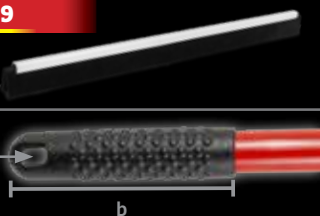

LIBMAN COMMERCIAL

Family Made
in The USA
Since 1896

Flexible Floor Squeegees

#1059 24" Blade Refill now available

Product Usage

An assortment of floor squeegees ideal for removing water from any type of floor, including uneven surfaces.

#515

#1014

#1059

#191

#515 24" Soft Rubber Squeegee & Handle

- Soft, synthetic rubber blade is resistant to all oils and petroleum-based liquids; great for auto body shops
- Includes long steel handle, connected with standard thread
- Extra strong polymer support brace connects handle to squeegee
- Excellent for smooth surface applications, such as warehouses and garages

Blade Width	24"	Hanger Hole (a)	.875" x .5"
Blade Height	2"	Handle Grip (b)	5"
Total Length	60"		

#1014 24" Flex Blade Floor Squeegee

- Flexible rubber blade made of black, closed-cell foam rubber
- Steel handle with durable threaded connection that allows both push and pull usage
- Extra strong steel backing connects handle to squeegee
- Ideal for removing water from any type of floor including uneven surfaces
- Refill blade available as #1059

Blade Width	24"	Hanger Hole (a)	.875" x .5"
Blade Height	1.5"	Handle Grip (b)	5"
Total Length	60.5"		

#191 18" Flex Blade Floor Squeegee

- Flexible rubber blade made of black, closed-cell foam rubber
- Steel handle with durable threaded connection that allows both push and pull usage
- Extra strong steel backing connects handle to squeegee
- Ideal for removing water from any type of floor including uneven surfaces