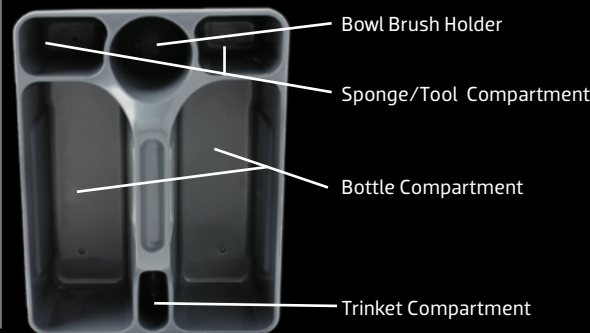

Maid Caddy

#1225

UNIQUE, INTEGRATED BOWL BRUSH HOLDER

Product Usage

For all hotel/housekeeping crews, maid services, and cleaning contractors. This caddy also works great as a restaurant restroom care kit. Great caddy for mobility and carrying multiple tools and supplies – it even has a deep toilet bowl brush holder that fits most round bowl brushes.

#1225 Maid Caddy

Total Length	16"	Total Width	11.5"
Total Height	7.5"	Base Width of Bottle Compartment	3.75"
Top Width of Bottle Compartment	4.75"	Length of Bottle Compartment	12.5"
Trinket Compartment Width	1.125"	Trinket Compartment Length	3.5"
Handle Width	1.5"	Handle Length	4.25"
Top Diameter of Bowl Brush Holder	3.5"	Base Diameter of Bowl Brush Holder	3"
Sponge Compartment	2.75" x 3.125"	Depth of All Compartments (except trinket)	5"
Trinket Compartment Depth	3.25"		

- Durable polypropylene one-piece mold will not crack.
- Riveted handle grip for comfort and easy carrying.
- Toilet bowl brush holder fits all standard bowl brushes – perfect for Libman #22 or #1020 Bowl Brush.
- Bottle compartments on both sides – can hold up to 6, 32 oz. spray bottles at once (3 on each side). Open compartment design that can fit a wide variety of items.
- Two Sponge/Tool compartments are perfect for holding sponges, grout brushes, and more.
- Available in white as Libman #1232.

Commercial End Use

Janitorial & BSC; Hotel/Housekeeping; Office Products; Health Care & Assisted Care; Foodservice

Item #	Description	Case Pack	Weight	Case Dimensions
1225	Maid Caddy – Gray	4	8.10	16.50 x 12.00 x 12.00
1232	Maid Caddy – White	6	11.55	16.50 x 12.25 x 13.75